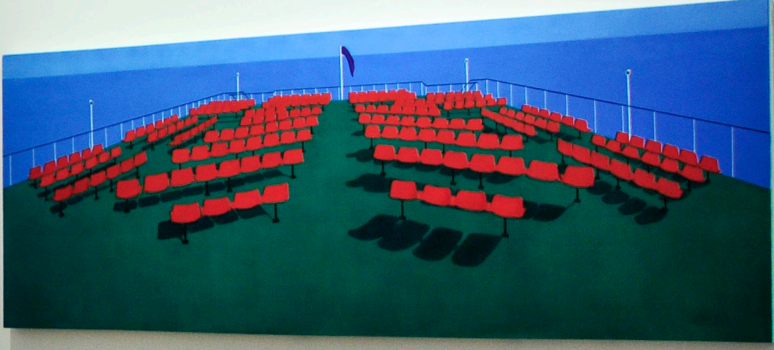

CHROMATIC
ArtEco Gallery

Hector Castelles-Matutno

- Civil*, 2012
- Still Life*, 2012
- Sparkling Life*, 2012

Colour Film, 2012
Organ, 2012

Juliette Pearce

Laundromat, 2012
Playground, 2012

Deck, 2012
Lift, 2012